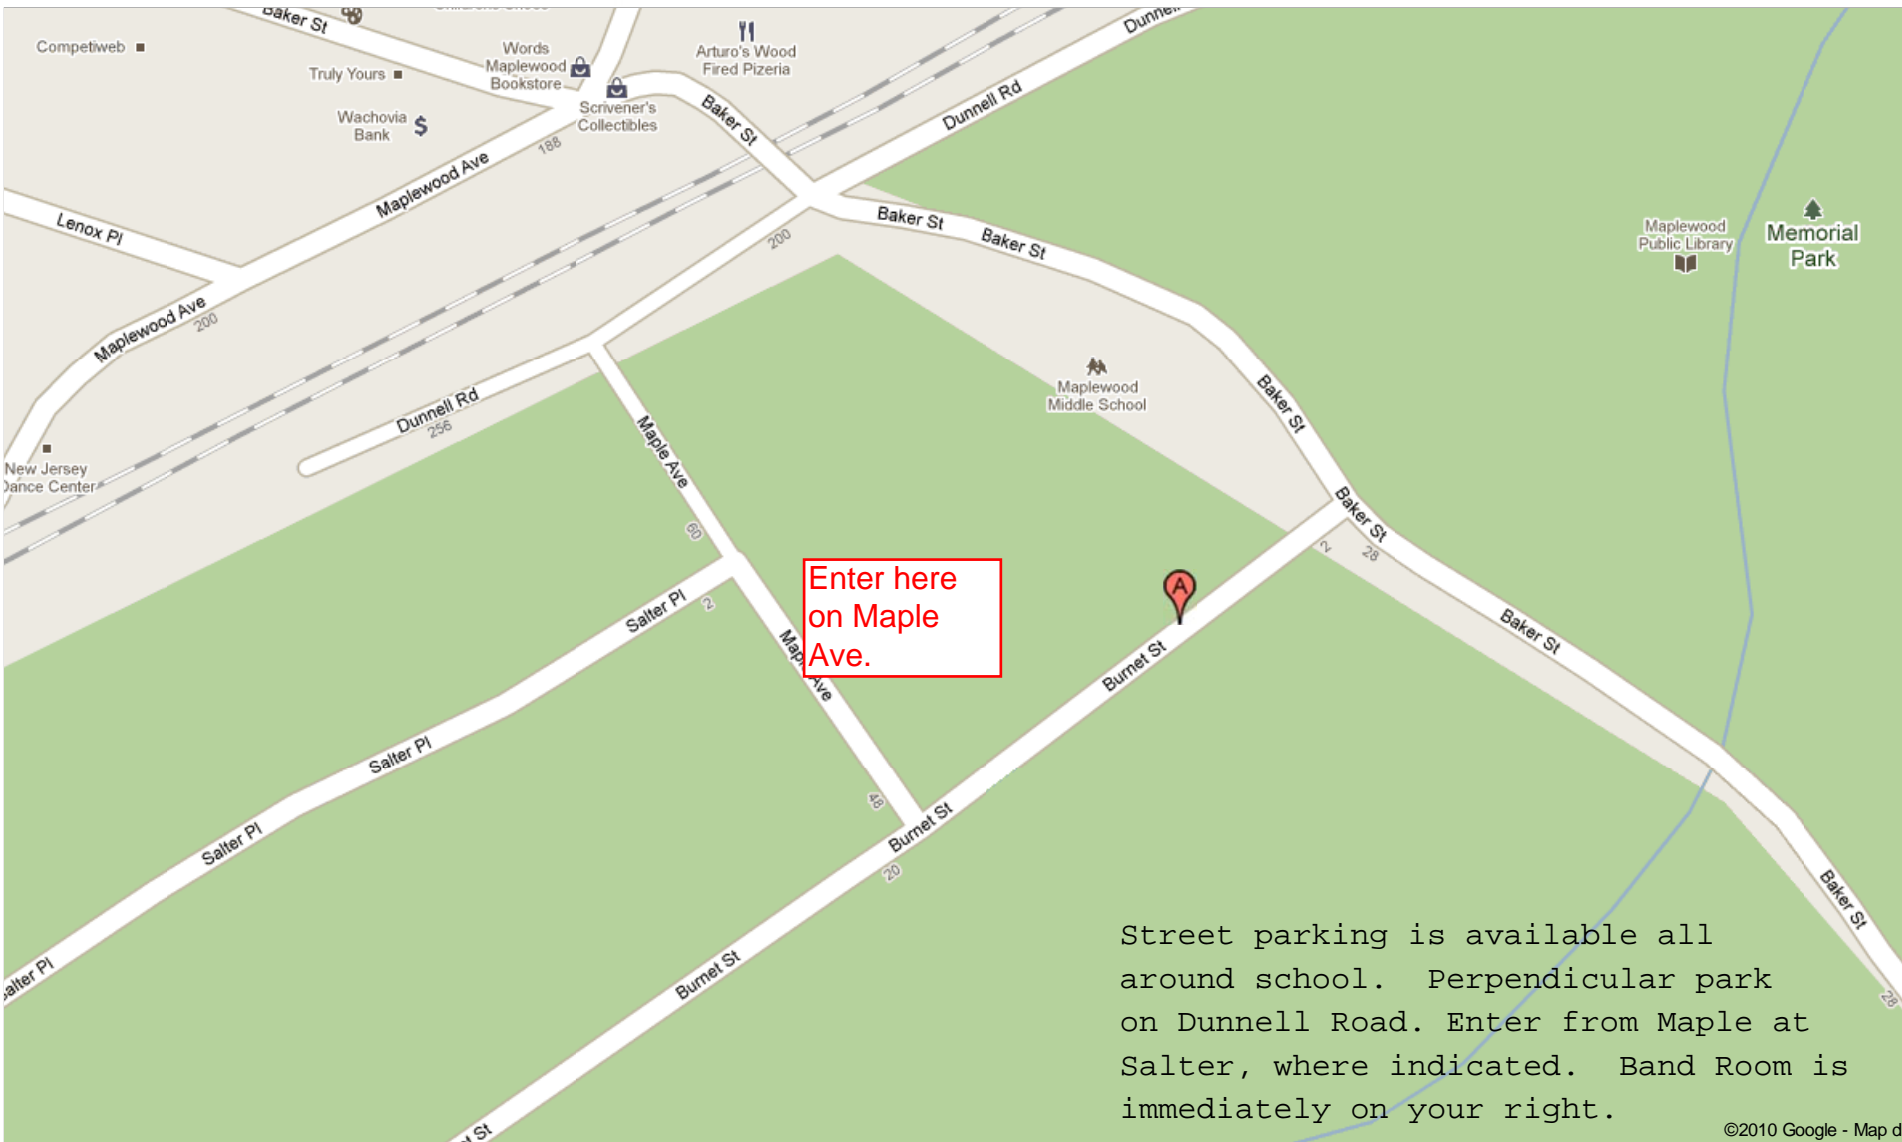

From GSP South—exit 143 toward Springfield Ave. merge on to Western Pky, then Washington Ave, then slight right to Springfield Ave. (Rte 124) first right to Tuscan Rd, then right on Valley St, left on Baker, then left on Burnet, past the main entrance, and follow directions above.

Use the school entrance nearest the intersection of Maple and Salter. Band Room will be immediately on your right.

Scroll down for maps.

Address

To see all the details that are visible on the screen, use the "Print" link next to the map.

[Get Directions](#) [My Maps](#)

[Print](#) [Send](#) [Link](#)

Enter here
on Maple
Ave.

Street parking is available all around school. Perpendicular park on Dunnell Road. Enter from Maple at Salter, where indicated. Band Room is immediately on your right.

©2010 Google - Map da