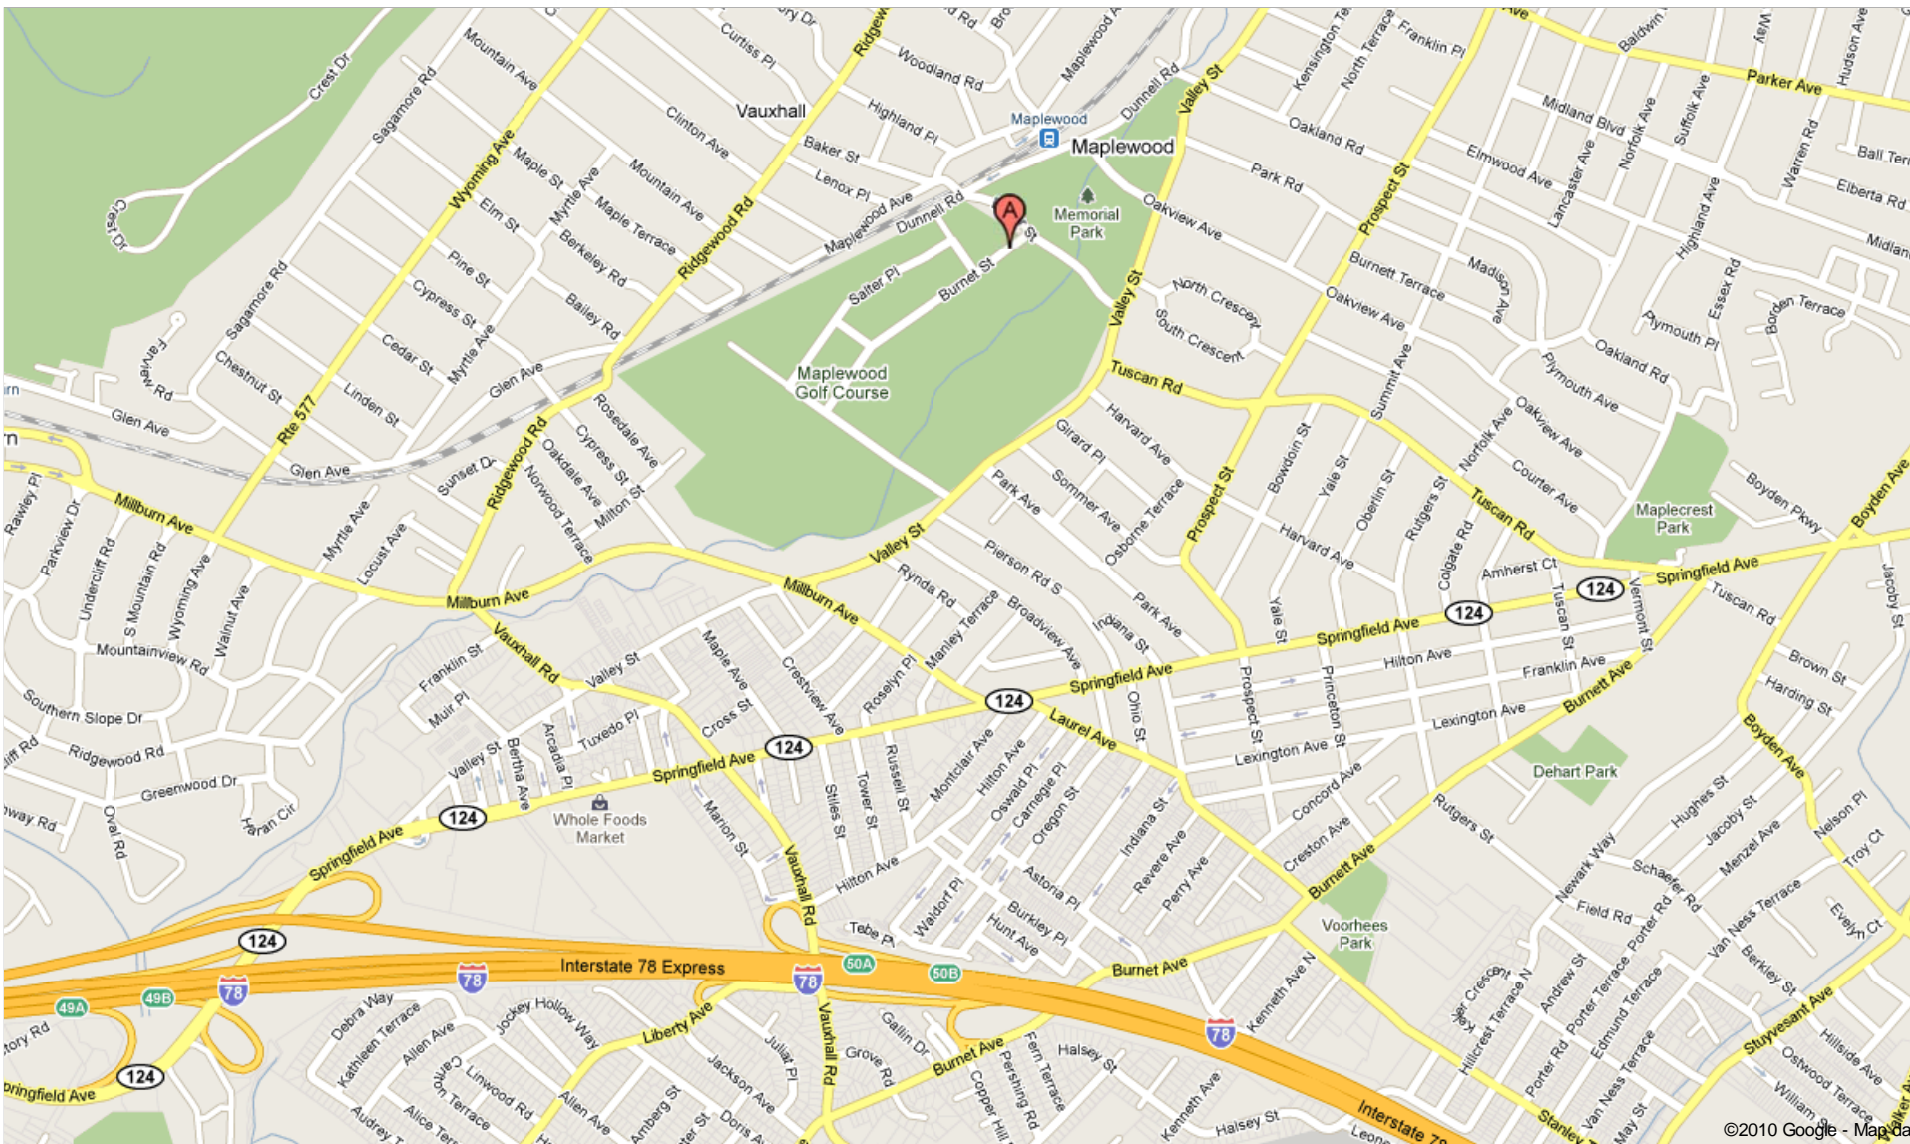

Address

To see all the details that are visible on the screen, use the "Print" link next to the map.

[Get Directions](#) [My Maps](#)

[Print](#) [Send](#) [Link](#)

©2010 Google - Map data